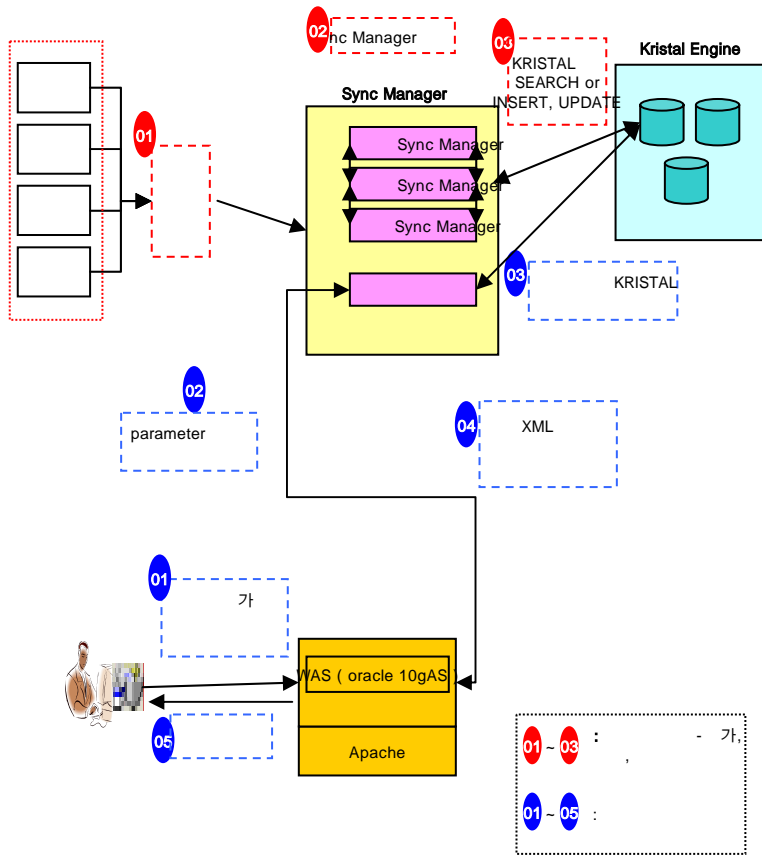

(2)

- DB RDBMS KRISTAL ENGINE
- (RDBMS KRISTAL PLAIN TABLE)
- ENGINE DB KRISTAL
- RDBMS Sync Manager
- (xml)
- 1. jsp
- 2. jsp kristal.jar
- 3. jsp xml
- 4. jsp xml xml
- 가, ,
- 1. Sync Manager
- (Insert, Update, Delete)
- 2. Sync Manager Job Queue Thread
- RDBMS KRISTAL
- 3. monitoring control(pause, resume)
- 4. KRISTAL XML